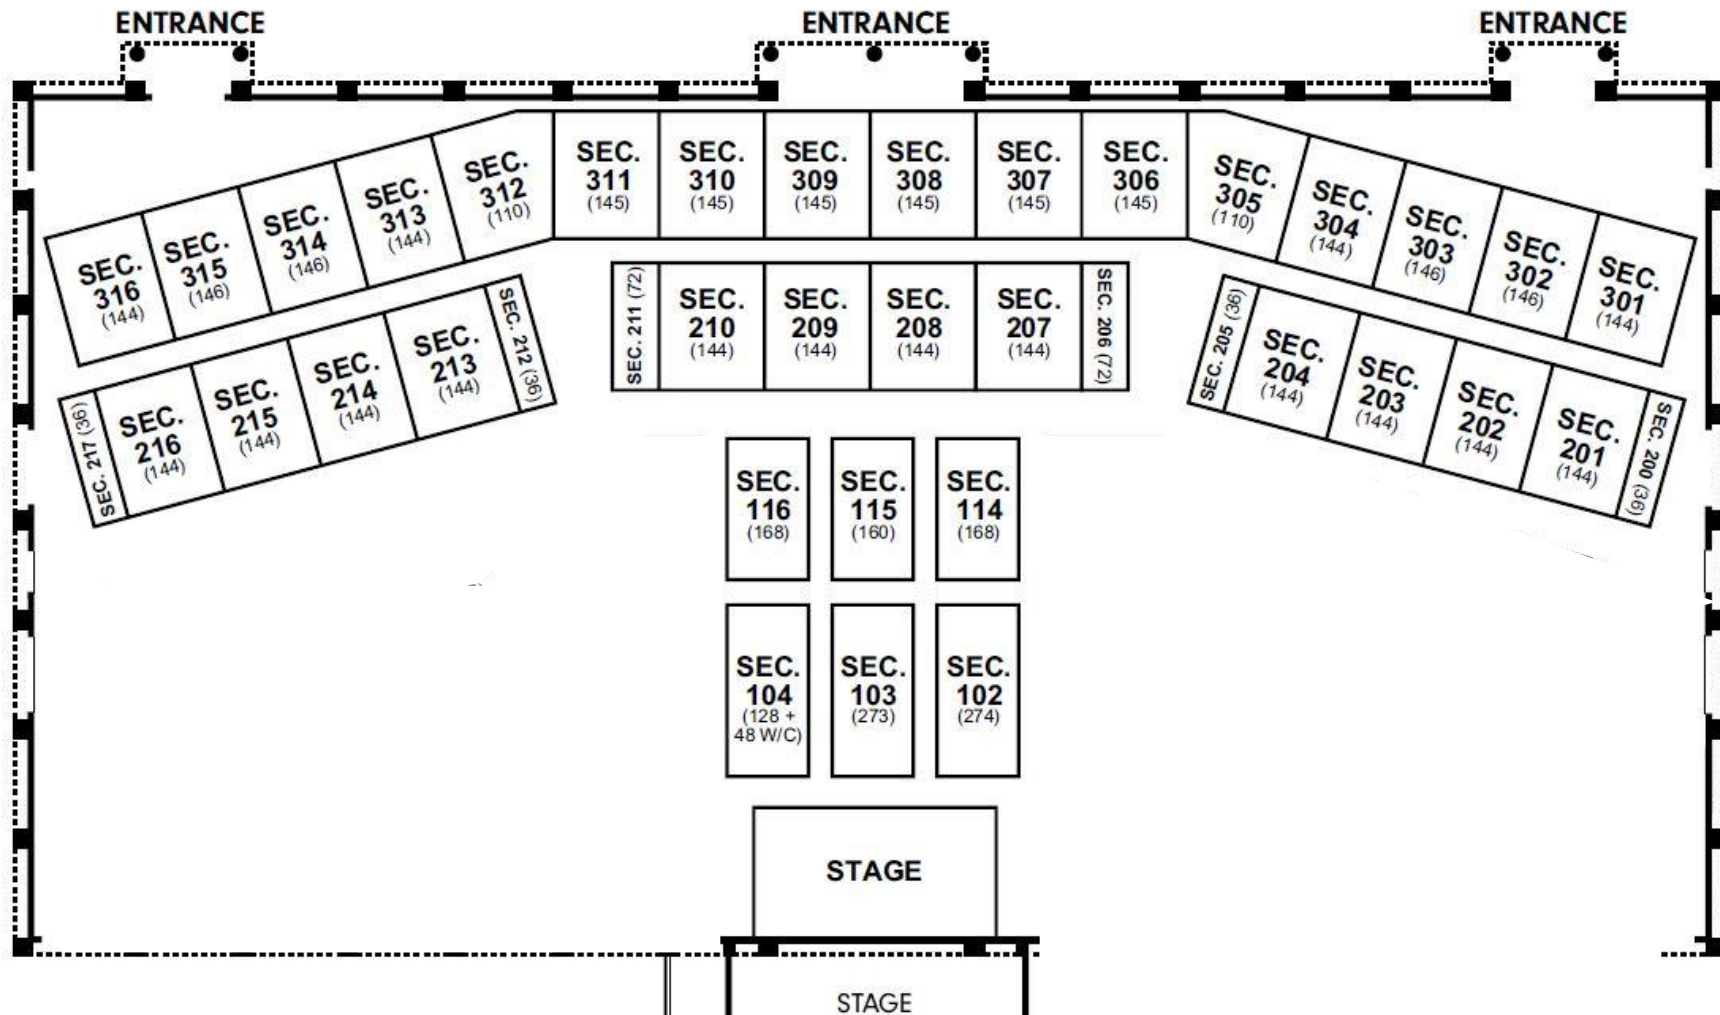

Ohio FCCLA State Conference: Second Session

Reserved Seat Locations

Section	Description	Section	Description
103	State Executive Council Families	115	Career Preparation
114	State Degree and Ohio Only Events	116	Unite in Red

Seating Chart is subject to change. Please arrive early to locate your assigned seat.